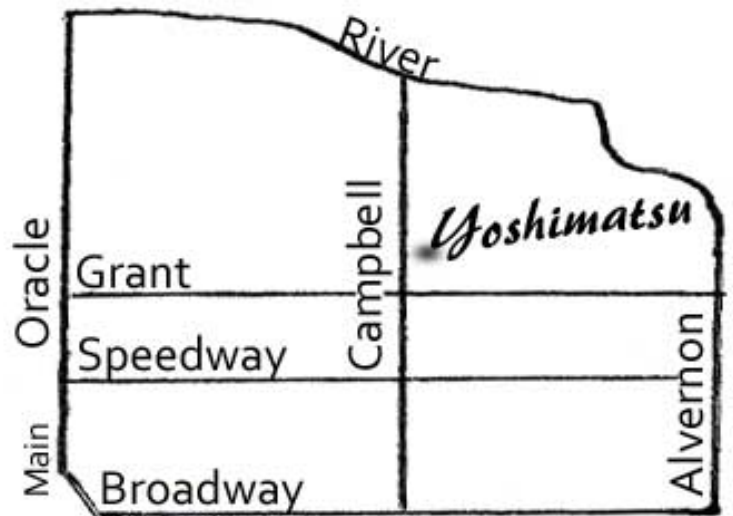

Delivery Area

Delivery Hours

11:30 am ~ 2:00 pm last order

5:00 pm ~ 8:00 pm last order

Fri & Sat ~ 9:00 pm last order

*\$2 Delivery fee *\$10 w/o tax minimum order

www.yoshimatsuaz.com